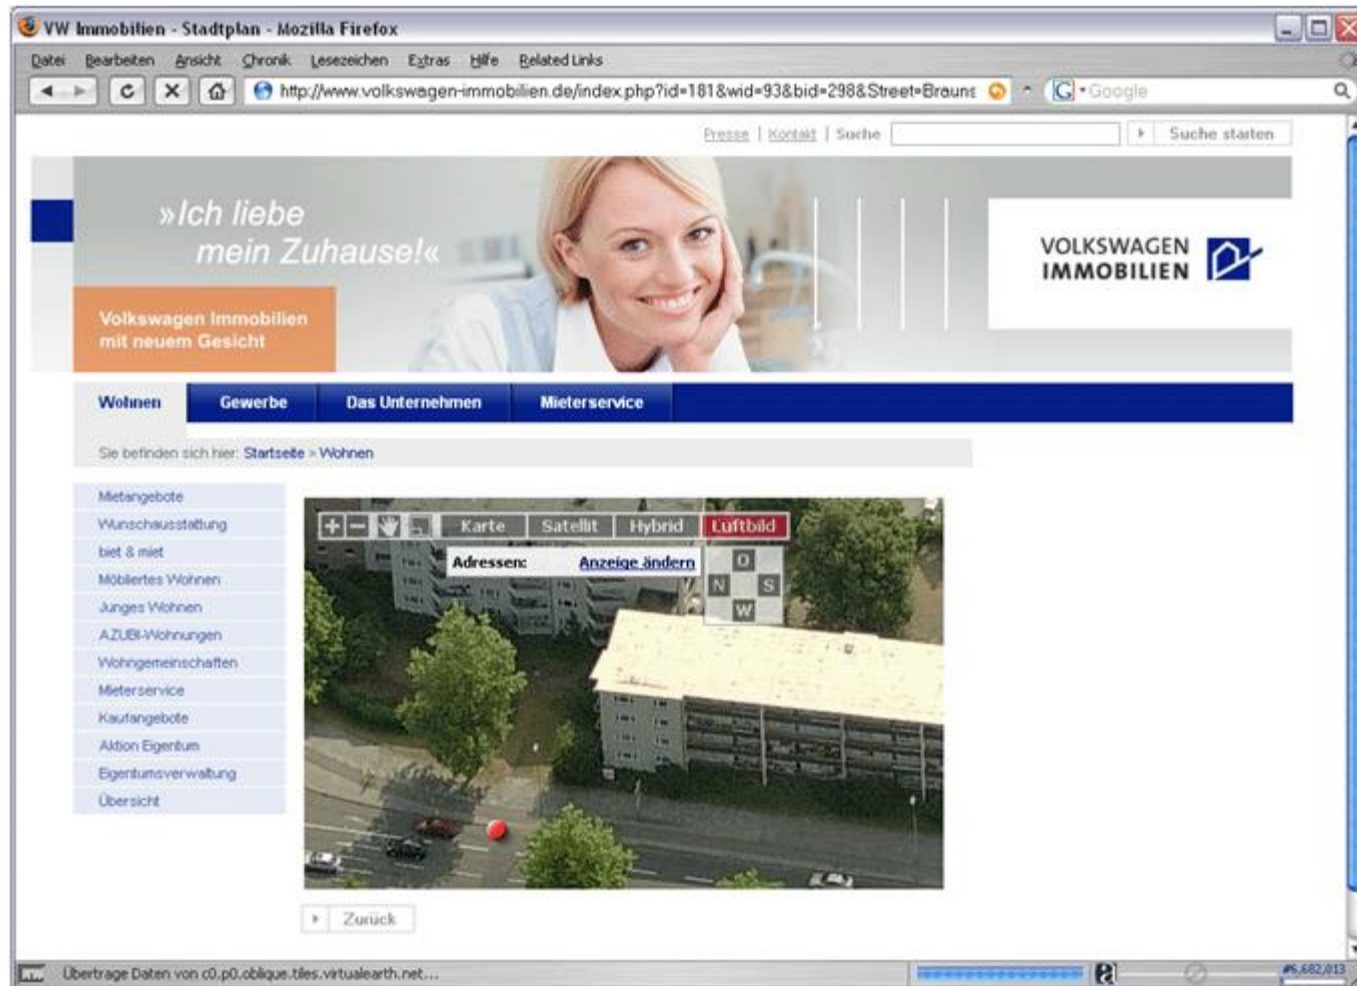

Hochauflösende Luftbilder verdeutlichen das Objekt